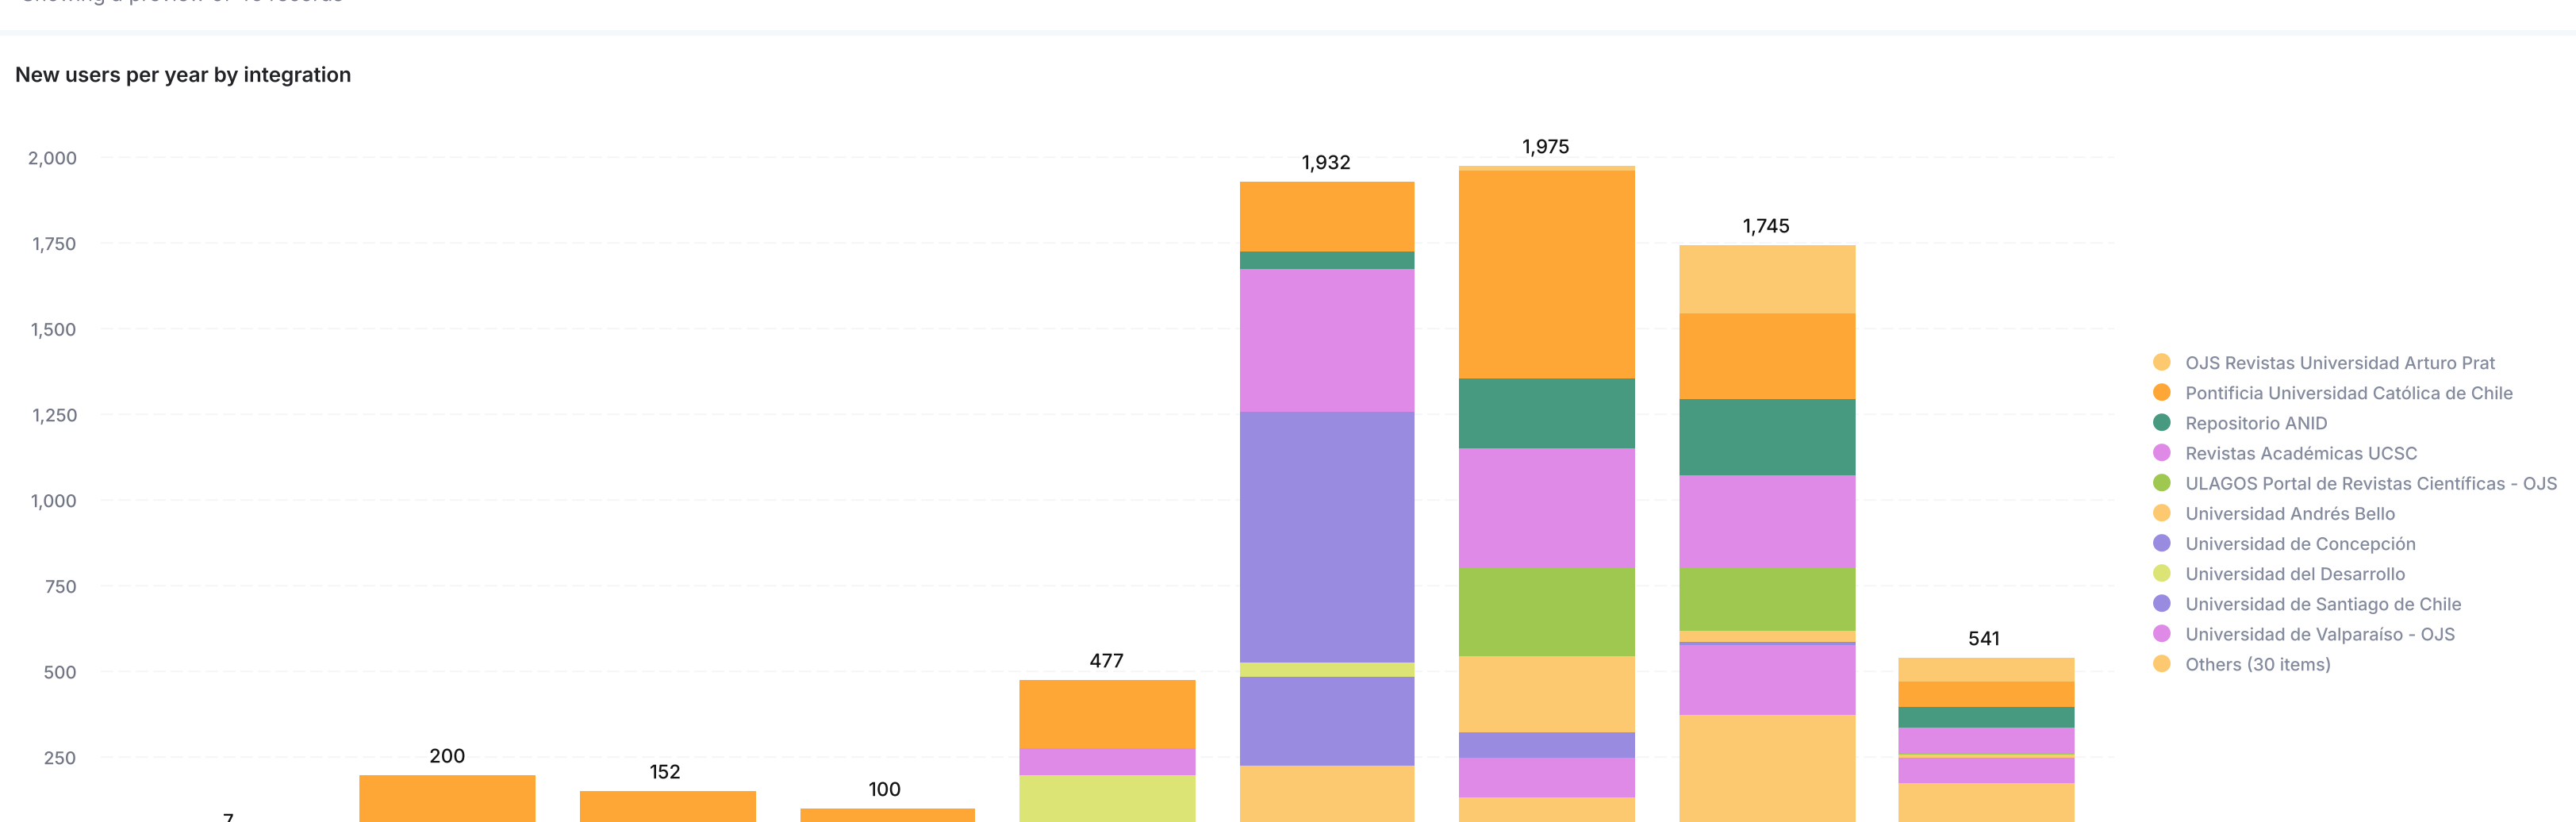

Consortia member integrations

Display Name	Member Name	Client Details Id	Connected Users	Records Updated	Granted update	Country code	SP Name	Use
1 Universidad Catolica de Temuco	Universidad Católica de Temuco	APP-ZBZN7GFISDUL34VH	84	76	84	CL		True
2 Repositorio ANID	Agencia Nacional de Investigación y Desarrollo	APP-RXFUDUSWOC3DPYVQ1	541	0	0	CL	DSPACE	True
3 Universidad de Atacama	Universidad de Atacama	APP-JUD750801TNTX91	140	124	140	CL		True
4 Sistema de revistas OJS para la UNAB	Universidad Andres Bello	APP-Z2839H75JQDPHY6	106	22	106	CL	Open Journal Systems (OJS)	True
5 Repositorio Académico de la Universidad de Atacama	Universidad de Atacama	APP-HK0W9W9HWHBHEGG	13	1	13	CL	DSPACE-CRIS	True
6 Repositorio de datos USM	Universidad Técnica Federico Santa María	APP-S3YFDA7EPTN9EU7	1	0	0	CL		True
7 Repositorio de datos USM	Universidad Técnica Federico Santa María	APP-S3YFDA7EPTN9EU7	1	0	0	CL		True
8 Pontificia Universidad Católica de Chile	Pontificia Universidad Católica de Chile	APP-Q8KQ3196BUPBN9T0	1,792	0	1,792	CL		True
9 Preprints UCN	Universidad Católica del Norte	APP-D08IQ2M0D1NKH31	1	0	1	CL	Open Preprint Systems (OPS)	True
10 Universidad de Concepción - Revistas - OJS	Universidad de Concepcion	APP-FLYS2DVS5R8G7L52	0	0	0	CL	Open Journal Systems (OJS)	True
11 Universidad Católica Santísima Concepcion	Universidad Católica Santísima Concepción	APP-LFTRV6D0W7YKXF24	3	1	3	CL	Open Journal Systems (OJS)	True
12 Universidad de Santiago de Chile - Dataverse	Universidad de Santiago de Chile	APP-LIPM30088RYHTMNP	26	10	26	CL		True
13 Universidad Técnica Federico Santa María	Universidad Técnica Federico Santa María	APP-01NKH9K93M5W31	9	1	9	CL	DSPACE-CRIS	True

Showing a preview of 46 records

Records updated

The number of records your integrations have updated