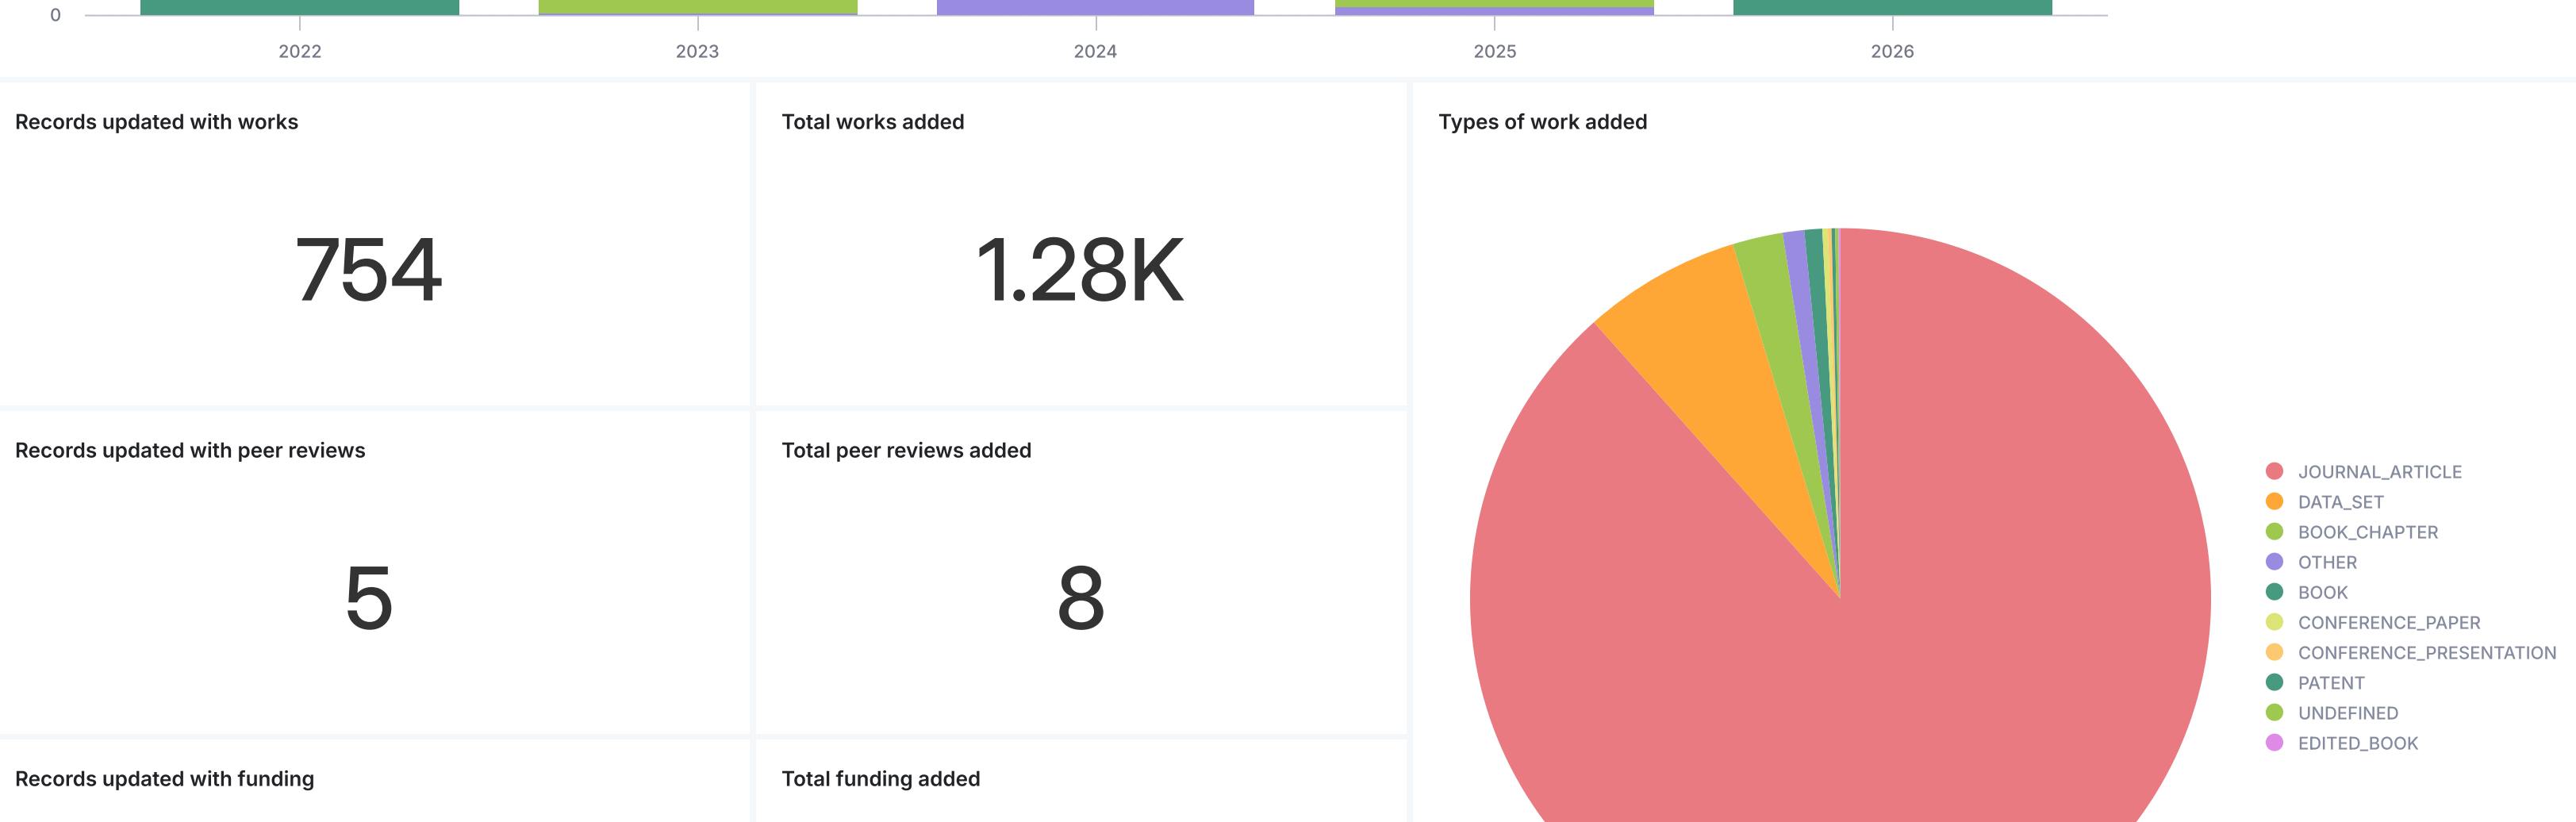

Other items added

Email Domain

The number of ORCID records connected to your email domains