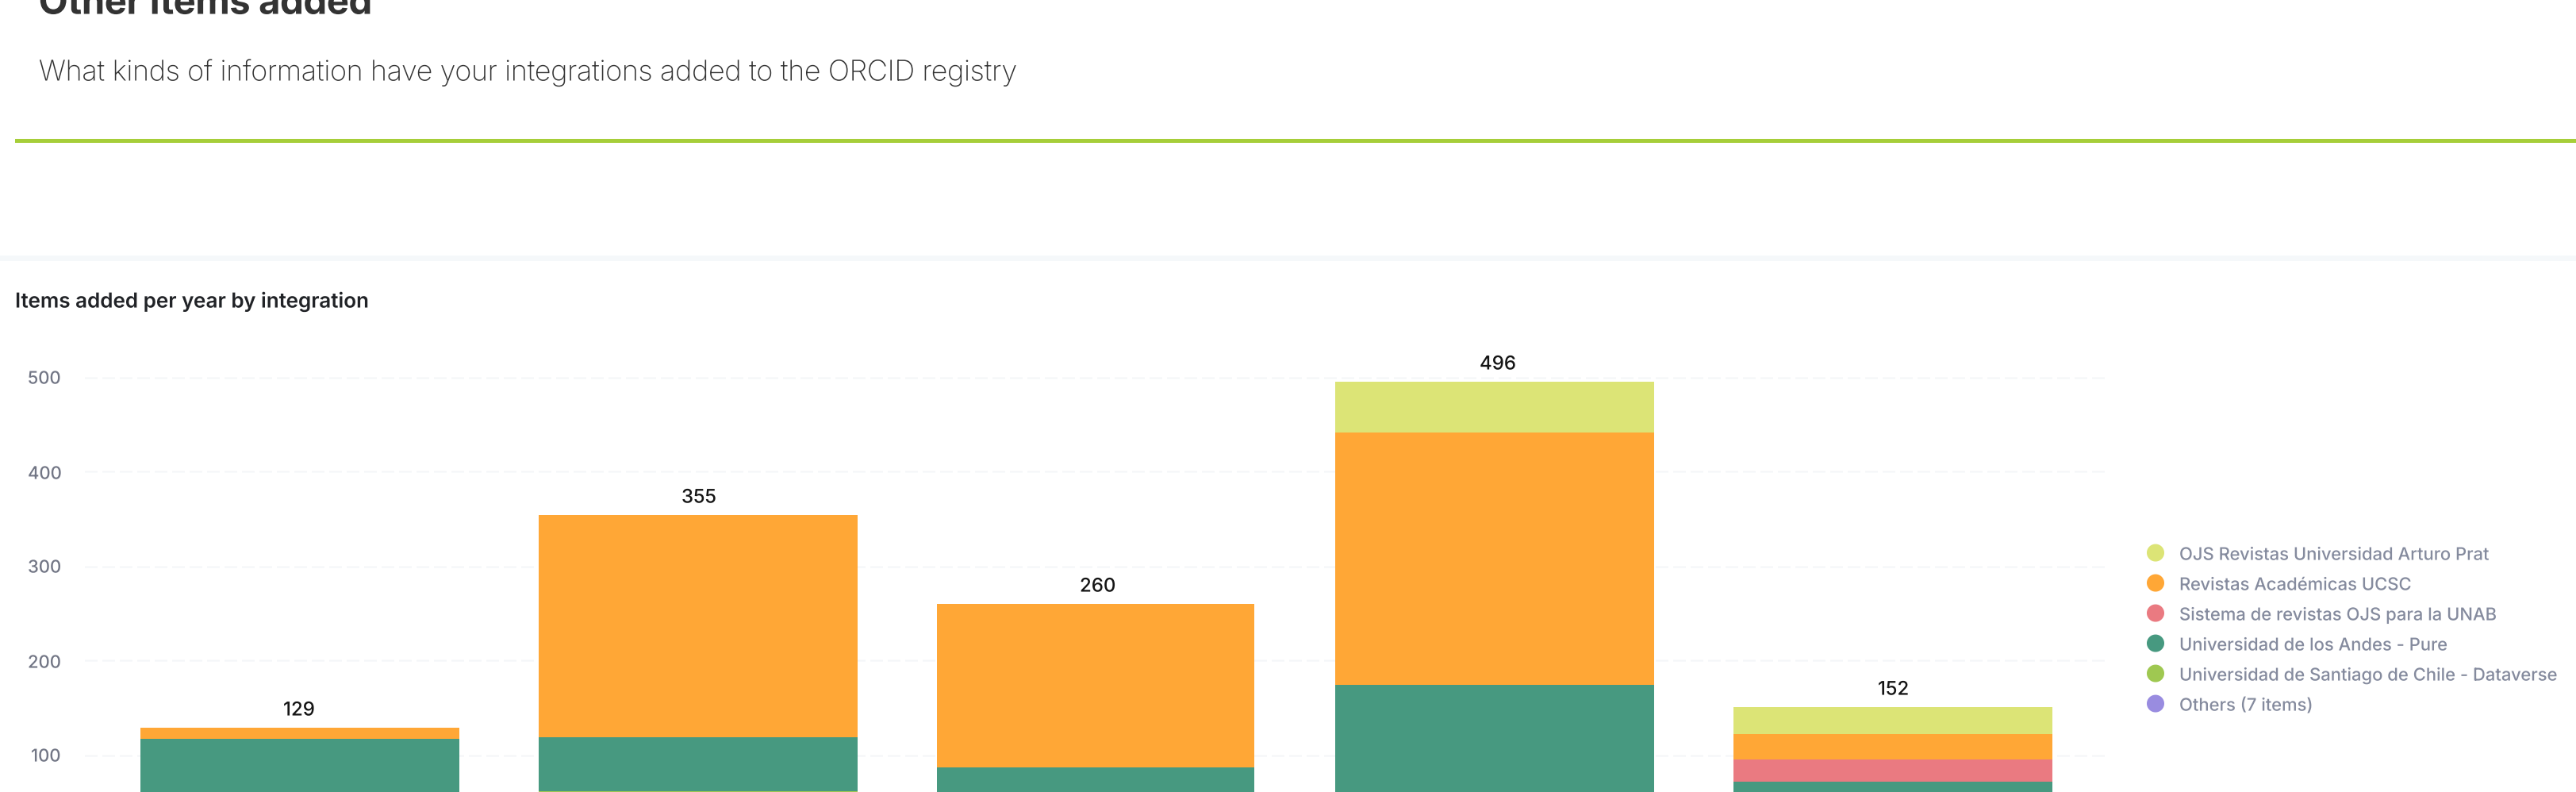

Other items added

Email Domain

The number of ORCID records connected to your email domains